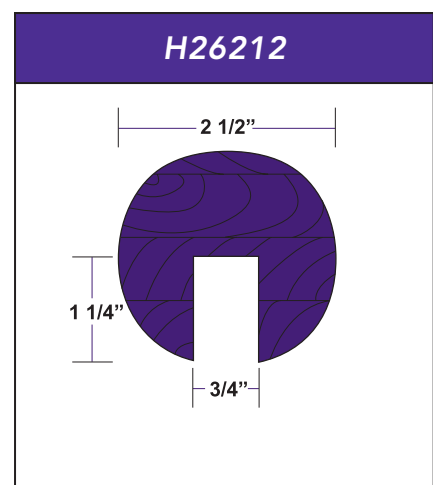

PART No.	MATERIAL	A	B	C	D
H21103	Aluminum	1"	1-1/4"	3"	.125"
H21131	Aluminum	1"	1-1/4"	3-1/2"	.125"
H21190	Aluminum	3/4"	1-1/4"	1.900"	.109"
H21212	Aluminum	3/4"	1-1/4"	2-1/2"	.125"
H21312	Aluminum	3/4"	1-1/4"	3-1/2"	.125"
H21343	Aluminum	3/4"	1-1/4"	3"	.125"
H22190	Bronze	3/4"	1"	1.900"	.100"
H22212	Bronze	3/4"	1-1/4"	2-1/2"	.100"
H22215	Bronze	3/4"	1-1/4"	2-1/2"	.125"
H22300	Bronze	3/4"	1-1/4"	3"	.125"
H22312	Bronze	3/4"	1-1/4"	3-1/2"	.187"
H23190	Nickel Silver	3/4"	1"	1.900"	.125"
H23212	Nickel Silver	3/4"	1-1/4"	2-1/2"	.125"
H23300	Nickel Silver	3/4"	1-1/4"	3"	.125"
H24190	Stainless (No. 2B)	3/4"	1-1/4"	1.900"	.062"
H24212	Stainless (No. 2B)	3/4"	1-1/4"	2-1/2"	.062"
H24300	Stainless (No. 2B)	3/4"	1-1/4"	3"	.062"
H24400	Stainless (No. 2B)	3/4"	1-1/4"	4"	.062"
H25212	Stainless (No. 4)	3/4"	1-1/4"	2-1/2"	.062"
H25300	Stainless (No. 4)	3/4"	1-1/4"	3"	.062"
H25400	Stainless (No. 4)	3/4"	1-1/4"	4"	.062"