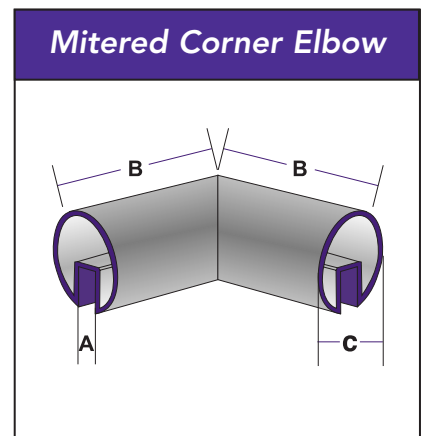

PART No.	MATERIAL	A	B	C	D
H21103	Aluminum	1"	1-1/4"	3"	.125"
H21131	Aluminum	1"	1-1/4"	3-1/2"	.125"
H21190	Aluminum	3/4"	1-1/4"	1.900"	.109"
H21212	Aluminum	3/4"	1-1/4"	2-1/2"	.125"
H21312	Aluminum	3/4"	1-1/4"	3-1/2"	.125"
H21343	Aluminum	3/4"	1-1/4"	3"	.125"
H22190	Bronze	3/4"	1"	1.900"	.100"
H22212	Bronze	3/4"	1-1/4"	2-1/2"	.100"
H22215	Bronze	3/4"	1-1/4"	2-1/2"	.125"
H22300	Bronze	3/4"	1-1/4"	3"	.125"
H22312	Bronze	3/4"	1-1/4"	3-1/2"	.187"
H23190	Nickel Silver	3/4"	1"	1.900"	.125"
H23212	Nickel Silver	3/4"	1-1/4"	2-1/2"	.125"
H23300	Nickel Silver	3/4"	1-1/4"	3"	.125"
H24190	Stainless (No. 2B)	3/4"	1-1/4"	1.900"	.062"
H24212	Stainless (No. 2B)	3/4"	1-1/4"	2-1/2"	.062"
H24300	Stainless (No. 2B)	3/4"	1-1/4"	3"	.062"
H24400	Stainless (No. 2B)	3/4"	1-1/4"	4"	.062"
H25212	Stainless (No. 4)	3/4"	1-1/4"	2-1/2"	.062"
H25300	Stainless (No. 4)	3/4"	1-1/4"	3"	.062"
H25400	Stainless (No. 4)	3/4"	1-1/4"	4"	.062"

For brass handrail products, please call API for details.

CONNECTOR SLEEVE

PART No.	FOR USE WITH CAP	A
H70165	H23190	1.650"
H70168	H21190, H22190	1.682"
H70177	H24190	1.770"
H70225	H21212, H22215, H23212	2.250"
H70235	H22212	2.356"
H70237	H24212, H25212	2.375"
H70275	H21343, H21103, H22300, H23300	2.750"
H70287	H24300, H25300	2.875"
H70312	H22312	3.125"
H70325	H21312, H21131	3.250"
H70387	H24400, H25400	3.875"

MITERED CORNER ELBOW

PART No.	MATERIAL	A	B	C	WALL
H61212	Aluminum	3/4"	3"	2-1/2"	.125"
H61300	Aluminum	3/4"	4-1/2"	3"	.125"
H61301	Aluminum	1"	4-1/2"	3"	.125"
H61311	Aluminum	1"	4-1/2"	3-1/2"	.125"
H61312	Aluminum	3/4"	4-1/2"	3-1/2"	.125"
H62190	Bronze	3/4"	3"	1.900"	.100"
H62212	Bronze	3/4"	3"	2-1/2"	.125"
H62300	Bronze	3/4"	4-1/2"	3"	.125"
H62312	Bronze	3/4"	4-1/2"	3-1/2"	.187"
H64190	Stainless	3/4"	3"	1.900"	.062"
H64212	Stainless	3/4"	3"	2-1/2"	.062"
H64300	Stainless	3/4"	4-1/2"	3"	.062"
H64400	Stainless	3/4"	4-1/2"	4"	.062"