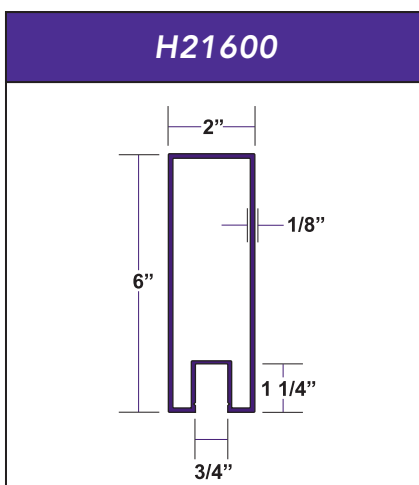

PART No.	MATERIAL	A	B	C	D
H21103	Aluminum	1"	1-1/4"	3"	.125"
H21131	Aluminum	1"	1-1/4"	3-1/2"	.125"
H21190	Aluminum	3/4"	1-1/4"	1.900"	.109"
H21212	Aluminum	3/4"	1-1/4"	2-1/2"	.125"
H21312	Aluminum	3/4"	1-1/4"	3-1/2"	.125"
H21343	Aluminum	3/4"	1-1/4"	3"	.125"
H22190	Bronze	3/4"	1"	1.900"	.100"
H22212	Bronze	3/4"	1-1/4"	2-1/2"	.100"
H22215	Bronze	3/4"	1-1/4"	2-1/2"	.125"
H22300	Bronze	3/4"	1-1/4"	3"	.125"
H22312	Bronze	3/4"	1-1/4"	3-1/2"	.187"
H23190	Nickel Silver	3/4"	1"	1.900"	.125"
H23212	Nickel Silver	3/4"	1-1/4"	2-1/2"	.125"
H23300	Nickel Silver	3/4"	1-1/4"	3"	.125"
H24190	Stainless (No. 2B)	3/4"	1-1/4"	1.900"	.062"
H24212	Stainless (No. 2B)	3/4"	1-1/4"	2-1/2"	.062"
H24300	Stainless (No. 2B)	3/4"	1-1/4"	3"	.062"
H24400	Stainless (No. 2B)	3/4"	1-1/4"	4"	.062"
H25212	Stainless (No. 4)	3/4"	1-1/4"	2-1/2"	.062"
H25300	Stainless (No. 4)	3/4"	1-1/4"	3"	.062"
H25400	Stainless (No. 4)	3/4"	1-1/4"	4"	.062"

For brass handrail products, please call API for details.

CONNECTOR SLEEVE

PART No.	FOR USE WITH CAP	A
H70165	H23190	1.650"
H70168	H21190, H22190	1.682"
H70177	H24190	1.770"
H70225	H21212, H22215, H23212	2.250"
H70235	H22212	2.356"
H70237	H24212, H25212	2.375"
H70275	H21343, H21103, H22300, H23300	2.750"
H70287	H24300, H25300	2.875"
H70312	H22312	3.125"
H70325	H21312, H21131	3.250"
H70387	H24400, H25400	3.875"

MITERED CORNER ELBOW

PART No.	MATERIAL	A	B	C	WALL
H61212	Aluminum	3/4"	3"	2-1/2"	.125"
H61300	Aluminum	3/4"	4-1/2"	3"	.125"
H61301	Aluminum	1"	4-1/2"	3"	.125"
H61311	Aluminum	1"	4-1/2"	3-1/2"	.125"
H61312	Aluminum	3/4"	4-1/2"	3-1/2"	.125"
H62190	Bronze	3/4"	3"	1.900"	.100"
H62212	Bronze	3/4"	3"	2-1/2"	.125"
H62300	Bronze	3/4"	4-1/2"	3"	.125"
H62312	Bronze	3/4"	4-1/2"	3-1/2"	.187"
H64190	Stainless	3/4"	3"	1.900"	.062"
H64212	Stainless	3/4"	3"	2-1/2"	.062"
H64300	Stainless	3/4"	4-1/2"	3"	.062"
H64400	Stainless	3/4"	4-1/2"	4"	.062"