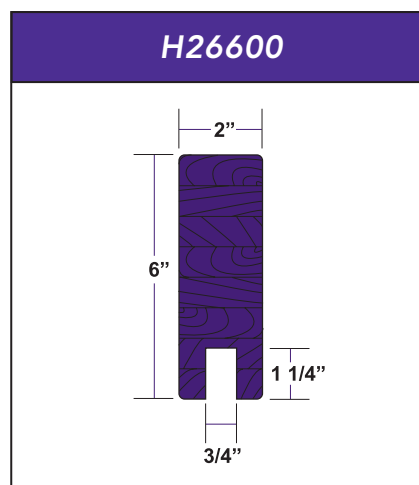

PART No.	MATERIAL	A	B	C	D
H21103	Aluminum	1"	1-1/4"	3"	.125"
H21131	Aluminum	1"	1-1/4"	3-1/2"	.125"
H21190	Aluminum	3/4"	1-1/4"	1.900"	.109"
H21212	Aluminum	3/4"	1-1/4"	2-1/2"	.125"
H21312	Aluminum	3/4"	1-1/4"	3-1/2"	.125"
H21343	Aluminum	3/4"	1-1/4"	3"	.125"
H22190	Bronze	3/4"	1"	1.900"	.100"
H22212	Bronze	3/4"	1-1/4"	2-1/2"	.100"
H22215	Bronze	3/4"	1-1/4"	2-1/2"	.125"
H22300	Bronze	3/4"	1-1/4"	3"	.125"
H22312	Bronze	3/4"	1-1/4"	3-1/2"	.187"
H23190	Nickel Silver	3/4"	1"	1.900"	.125"
H23212	Nickel Silver	3/4"	1-1/4"	2-1/2"	.125"
H23300	Nickel Silver	3/4"	1-1/4"	3"	.125"
H24190	Stainless (No. 2B)	3/4"	1-1/4"	1.900"	.062"
H24212	Stainless (No. 2B)	3/4"	1-1/4"	2-1/2"	.062"
H24300	Stainless (No. 2B)	3/4"	1-1/4"	3"	.062"
H24400	Stainless (No. 2B)	3/4"	1-1/4"	4"	.062"
H25212	Stainless (No. 4)	3/4"	1-1/4"	2-1/2"	.062"
H25300	Stainless (No. 4)	3/4"	1-1/4"	3"	.062"
H25400	Stainless (No. 4)	3/4"	1-1/4"	4"	.062"

For brass handrail products, please call API for details.

CONNECTOR SLEEVE

PART No.	FOR USE WITH CAP	A
H70165	H23190	1.650"
H70168	H21190, H22190	1.682"
H70177	H24190	1.770"
H70225	H21212, H22215, H23212	2.250"
H70235	H22212	2.356"
H70237	H24212, H25212	2.375"
H70275	H21343, H21103, H22300, H23300	2.750"
H70287	H24300, H25300	2.875"
H70312	H22312	3.125"
H70325	H21312, H21131	3.250"
H70387	H24400, H25400	3.875"

MITERED CORNER ELBOW

PART No.	MATERIAL	A	B	C	WALL
H61212	Aluminum	3/4"	3"	2-1/2"	.125"
H61300	Aluminum	3/4"	4-1/2"	3"	.125"
H61301	Aluminum	1"	4-1/2"	3"	.125"
H61311	Aluminum	1"	4-1/2"	3-1/2"	.125"
H61312	Aluminum	3/4"	4-1/2"	3-1/2"	.125"
H62190	Bronze	3/4"	3"	1.900"	.100"
H62212	Bronze	3/4"	3"	2-1/2"	.125"
H62300	Bronze	3/4"	4-1/2"	3"	.125"
H62312	Bronze	3/4"	4-1/2"	3-1/2"	.187"
H64190	Stainless	3/4"	3"	1.900"	.062"
H64212	Stainless	3/4"	3"	2-1/2"	.062"
H64300	Stainless	3/4"	4-1/2"	3"	.062"
H64400	Stainless	3/4"	4-1/2"	4"	.062"