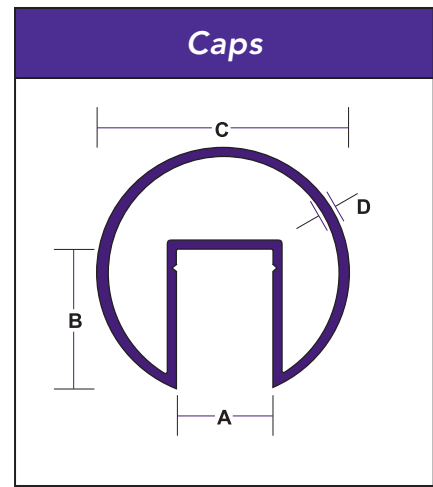

PART No.	MATERIAL	A	B	C	D
H21103	Aluminum	1"	1-1/4"	3"	.125"
H21131	Aluminum	1"	1-1/4"	3-1/2"	.125"
H21190	Aluminum	3/4"	1-1/4"	1.900"	.109"
H21212	Aluminum	3/4"	1-1/4"	2-1/2"	.125"
H21312	Aluminum	3/4"	1-1/4"	3-1/2"	.125"
H21343	Aluminum	3/4"	1-1/4"	3"	.125"
H22190	Bronze	3/4"	1"	1.900"	.100"
H22212	Bronze	3/4"	1-1/4"	2-1/2"	.100"
H22215	Bronze	3/4"	1-1/4"	2-1/2"	.125"
H22300	Bronze	3/4"	1-1/4"	3"	.125"
H22312	Bronze	3/4"	1-1/4"	3-1/2"	.187"
H23190	Nickel Silver	3/4"	1"	1.900"	.125"
H23212	Nickel Silver	3/4"	1-1/4"	2-1/2"	.125"
H23300	Nickel Silver	3/4"	1-1/4"	3"	.125"
H24190	Stainless (No. 2B)	3/4"	1-1/4"	1.900"	.062"
H24212	Stainless (No. 2B)	3/4"	1-1/4"	2-1/2"	.062"
H24300	Stainless (No. 2B)	3/4"	1-1/4"	3"	.062"
H24400	Stainless (No. 2B)	3/4"	1-1/4"	4"	.062"
H25212	Stainless (No. 4)	3/4"	1-1/4"	2-1/2"	.062"
H25300	Stainless (No. 4)	3/4"	1-1/4"	3"	.062"
H25400	Stainless (No. 4)	3/4"	1-1/4"	4"	.062"

For brass handrail products, please call API for details.

CONNECTOR SLEEVE

PART No.	FOR USE WITH CAP	A
H70165	H23190	1.650"
H70168	H21190, H22190	1.682"
H70177	H24190	1.770"
H70225	H21212, H22215, H23212	2.250"
H70235	H22212	2.356"
H70237	H24212, H25212	2.375"
H70275	H21343, H21103, H22300, H23300	2.750"
H70287	H24300, H25300	2.875"
H70312	H22312	3.125"
H70325	H21312, H21131	3.250"
H70387	H24400, H25400	3.875"