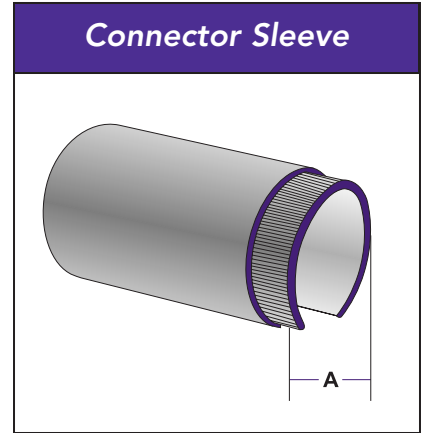

PART No.	MATERIAL	A	B	C	D
H21103	Aluminum	1"	1-1/4"	3"	.125"
H21131	Aluminum	1"	1-1/4"	3-1/2"	.125"
H21190	Aluminum	3/4"	1-1/4"	1.900"	.109"
H21212	Aluminum	3/4"	1-1/4"	2-1/2"	.125"
H21312	Aluminum	3/4"	1-1/4"	3-1/2"	.125"
H21343	Aluminum	3/4"	1-1/4"	3"	.125"
H22190	Bronze	3/4"	1"	1.900"	.100"
H22212	Bronze	3/4"	1-1/4"	2-1/2"	.100"
H22215	Bronze	3/4"	1-1/4"	2-1/2"	.125"
H22300	Bronze	3/4"	1-1/4"	3"	.125"
H22312	Bronze	3/4"	1-1/4"	3-1/2"	.187"
H23190	Nickel Silver	3/4"	1"	1.900"	.125"
H23212	Nickel Silver	3/4"	1-1/4"	2-1/2"	.125"
H23300	Nickel Silver	3/4"	1-1/4"	3"	.125"
H24190	Stainless (No. 2B)	3/4"	1-1/4"	1.900"	.062"
H24212	Stainless (No. 2B)	3/4"	1-1/4"	2-1/2"	.062"
H24300	Stainless (No. 2B)	3/4"	1-1/4"	3"	.062"
H24400	Stainless (No. 2B)	3/4"	1-1/4"	4"	.062"
H25212	Stainless (No. 4)	3/4"	1-1/4"	2-1/2"	.062"
H25300	Stainless (No. 4)	3/4"	1-1/4"	3"	.062"
H25400	Stainless (No. 4)	3/4"	1-1/4"	4"	.062"

For brass handrail products, please call API for details.

CONNECTOR SLEEVE

PART No.	FOR USE WITH CAP	A
H70165	H23190	1.650"
H70168	H21190, H22190	1.682"
H70177	H24190	1.770"
H70225	H21212, H22215, H23212	2.250"
H70235	H22212	2.356"
H70237	H24212, H25212	2.375"
H70275	H21343, H21103, H22300, H23300	2.750"
H70287	H24300, H25300	2.875"
H70312	H22312	3.125"
H70325	H21312, H21131	3.250"
H70387	H24400, H25400	3.875"